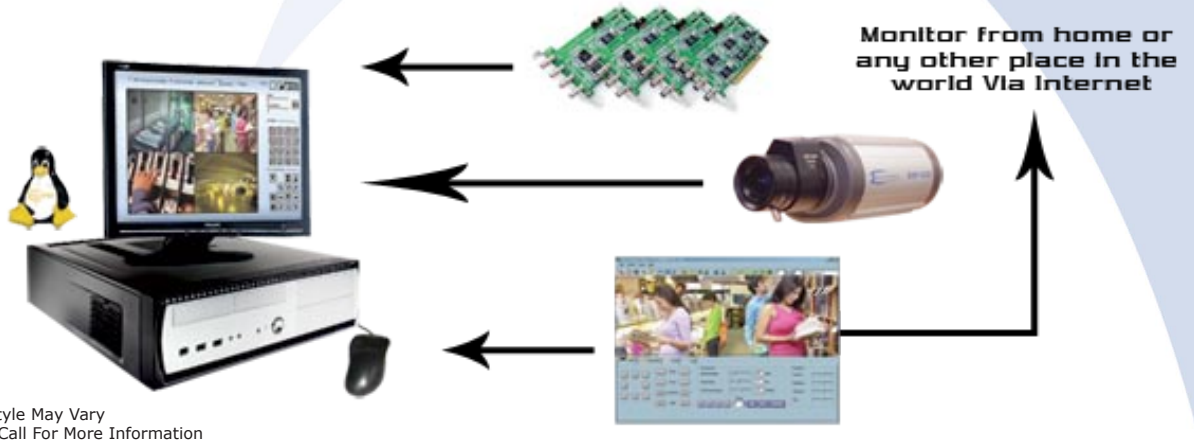

4-16 Channel MPEG4 DVR System

MPEG-4

NETWORK

Compression	MPEG4
Display Speed	120-480 FPS (Real Time)
Recording Speed	120-240 FPS
Display Resolution	720 x 480 (D1)
Recording Resolution	720 x 480 (D1), 720 x 240, 320 x 240
Video Inputs	4CH / 8 CH / 16CH
Video Output	VGA, Composite Single Channel
Recording Mode	Time-Lapse, Pre-Event, Alarm, Motion
Alarm Input	Pre Alarm and Post Alarm Recording Available
Alarm Notice	By E-mail
PTZ Controls	Preset Points and Auto-Pan Functions
Adjustable Video	Brightness, Contrast, Color, Hue, Sharpen
Search Mode	Calendar, time bar (minute/hour)
Motion Detection	Define any 8 x 8 cell
Storage	Up to 6 IDE HDD's
Multiplex Operation	Remote Monitor, Playback, Set-Up, Back-up
Web Server	Built-in - allows Remote Viewing With Out Software
Power Down Management	Auto Recovery When Power Back
Back-up	Windows Network Neighborhood, USB HDD, USB Memory Stick, DVD-RW, CD-RW
Network	LAN/WAN, 10/100/1000 Ethernet, Modem, DHCP/DDNS
Operation Temperature	41°F~104°F (5°C~40°C)
Power	120 VAC/220 VAC selectable
Dimensions	432(w) x 432(d) x 152(h) mm